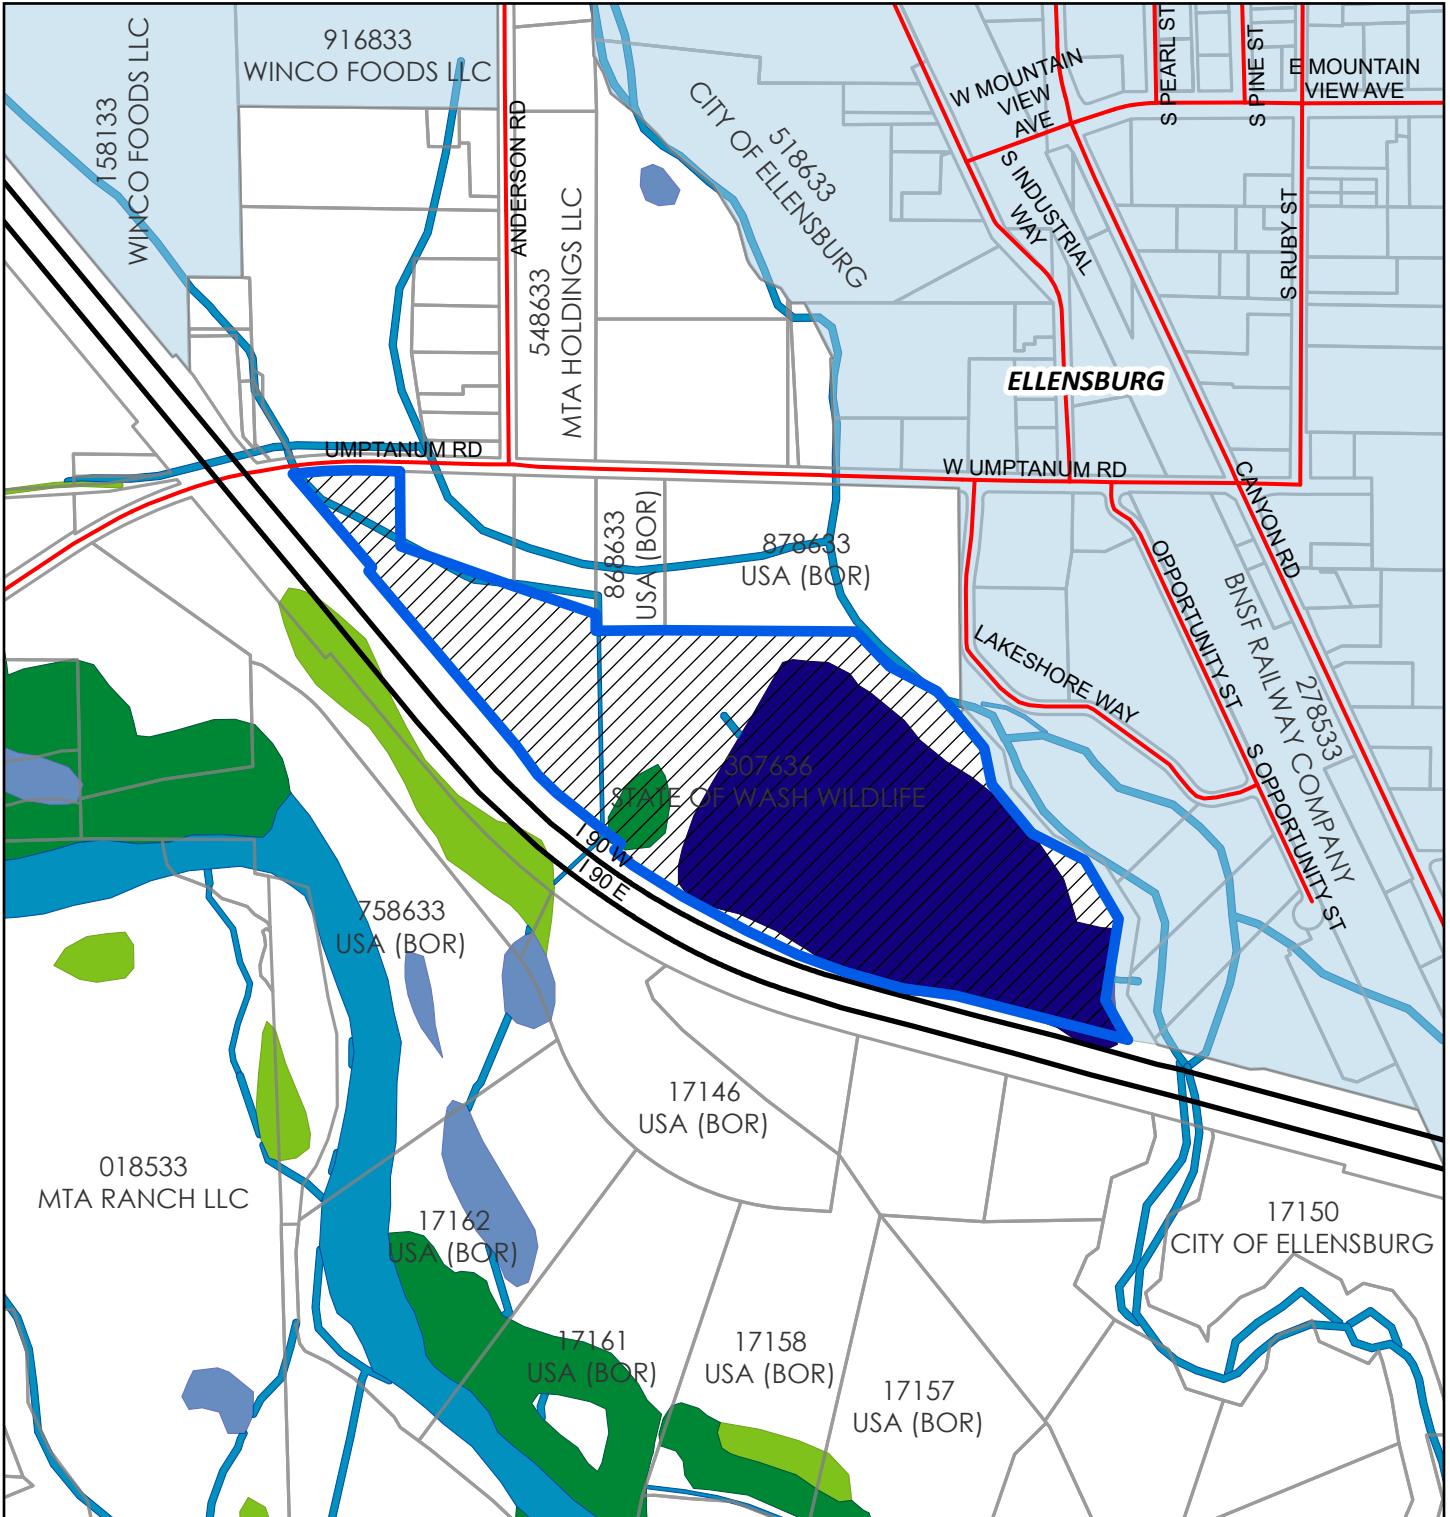

# SD-24-00003 WDFW Matoon

## Critical Areas

Kittitas County GIS

2025

Coordinate System: NAD 1983 StatePlane Washington South FIPS 4602 Feet